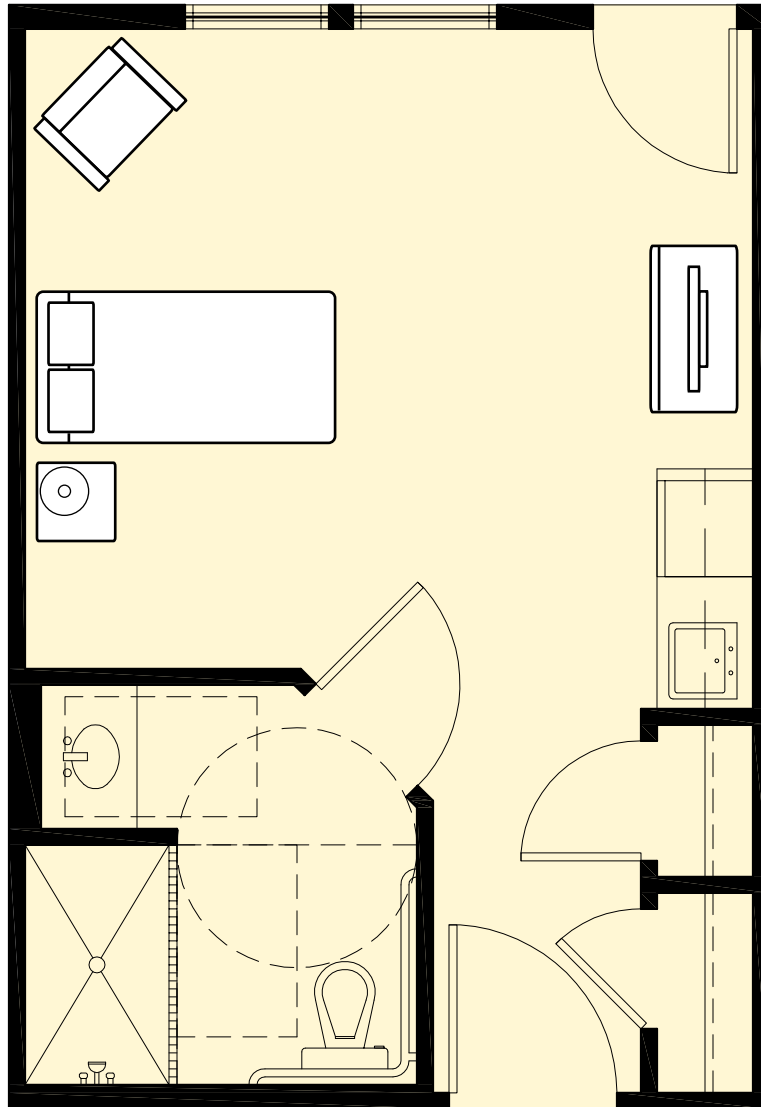

The Aspen Suite

Room Specifications and Amenities:

368 Sq. Ft.*

Private 3/4 Bathroom Including Walk-in Shower and Toilet Bidet (optional)

Kitchenette Complete with Fridge, Sink, and Built-in Cabinets

Porch Access

Double Closets

Zero Transition Flooring

Individual Climate Control

*Square footage and layout varies based on room location