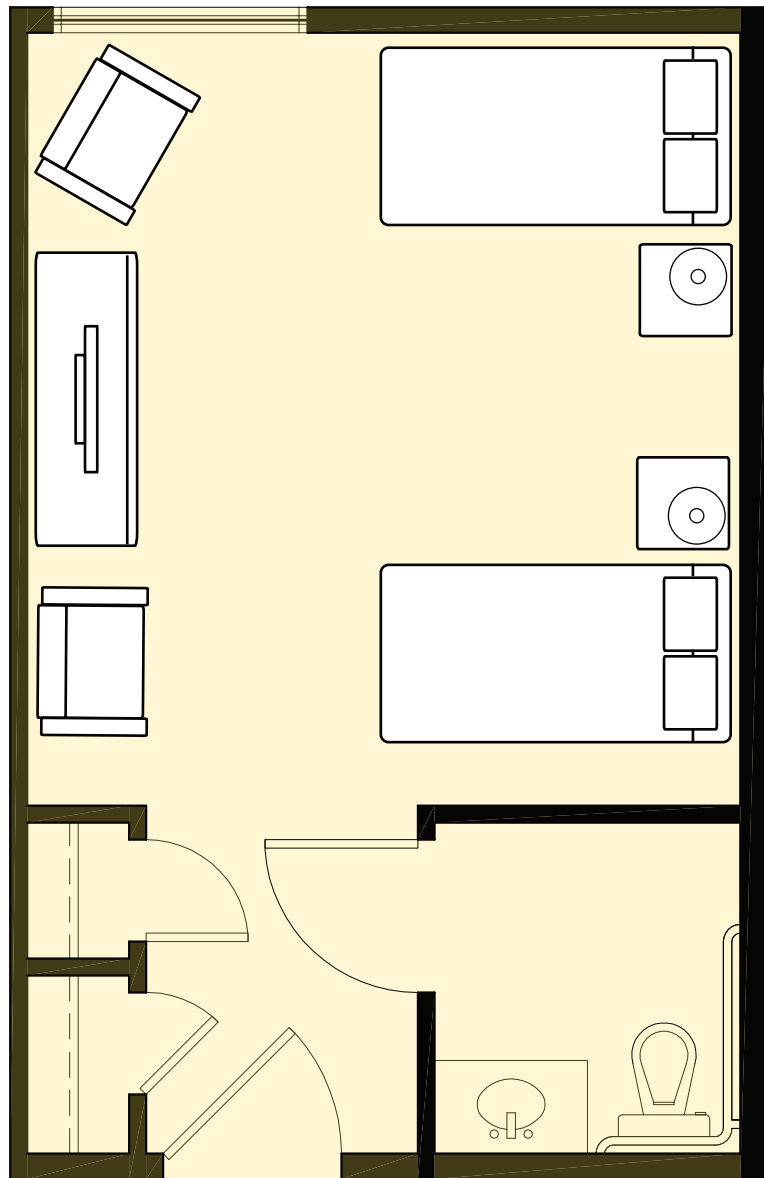

The Cypress

Companion Studio

Room Specifications and Amenities:

330 Sq. Ft.*

Private 1/2 Bathroom Including Toilet Bidet (optional)

Double Closets

Open Layout

Zero Transition Flooring

Individual Climate Control

*Square footage and layout varies based on room location