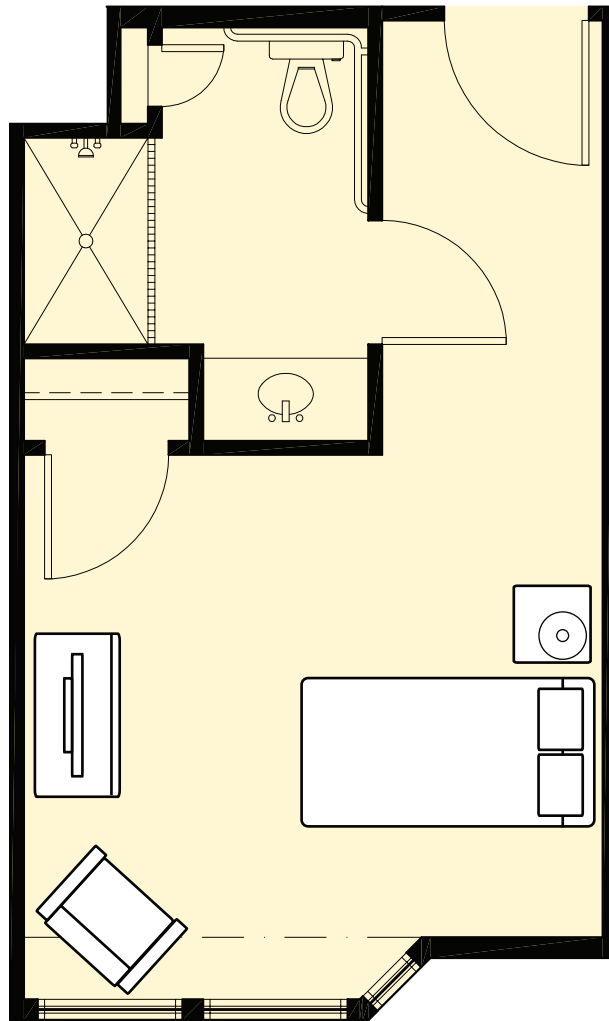

# The Elm Studio

## ***Room Specifications and Amenities:***

334 Sq. Ft.\*

Private 3/4 Bathroom Including Walk-in Shower and Toilet Bidet (optional)

Bay Window (available in select units)

Large Closet

Zero Transition Flooring

Individual Climate Control

\*Square footage and layout varies based on room location