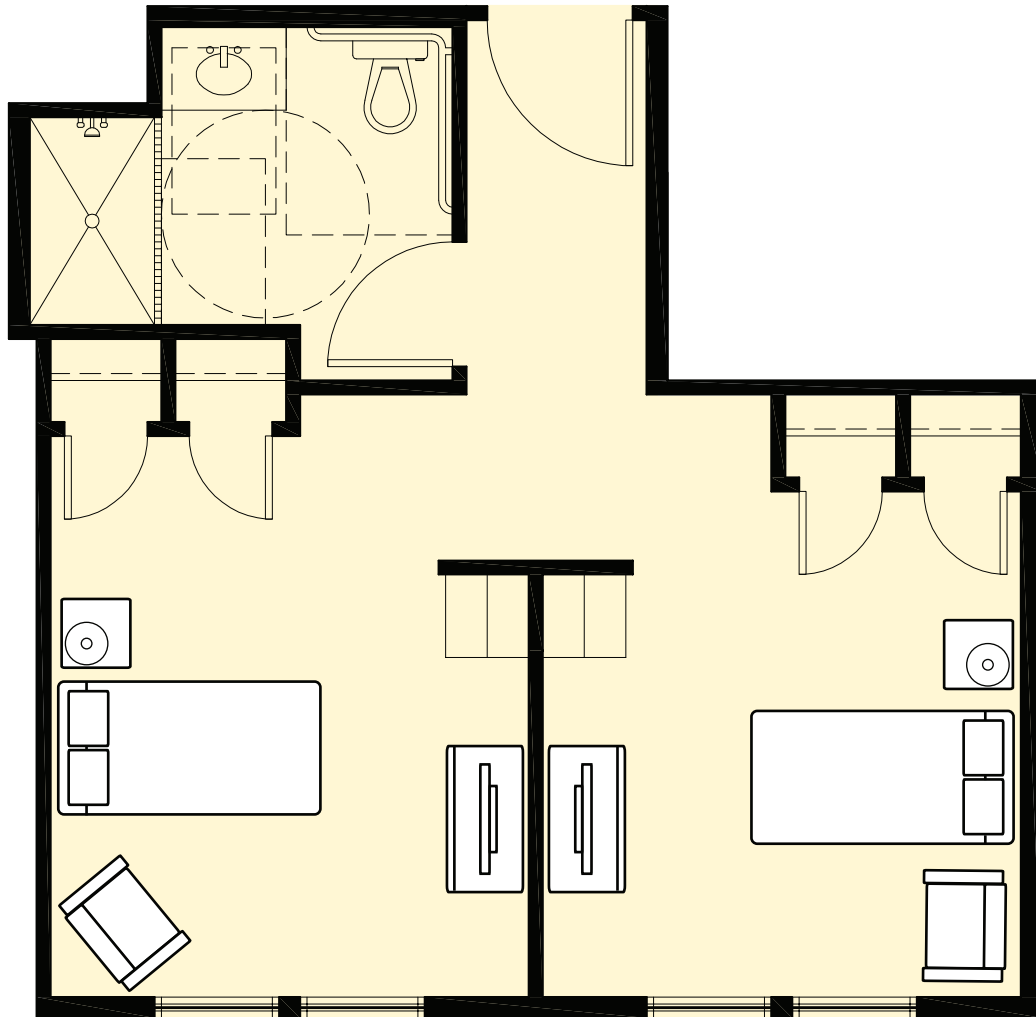

The Juniper

Companion Suite

Room Specifications and Amenities:

475 Sq. Ft.*

Private 3/4 Bathroom Including Walk-in Shower and Toilet Bidet (optional)
Bay Window (available in select units)

Double Closets

Zero Transition Flooring

Individual Climate Control

*Square footage and layout varies based on room location