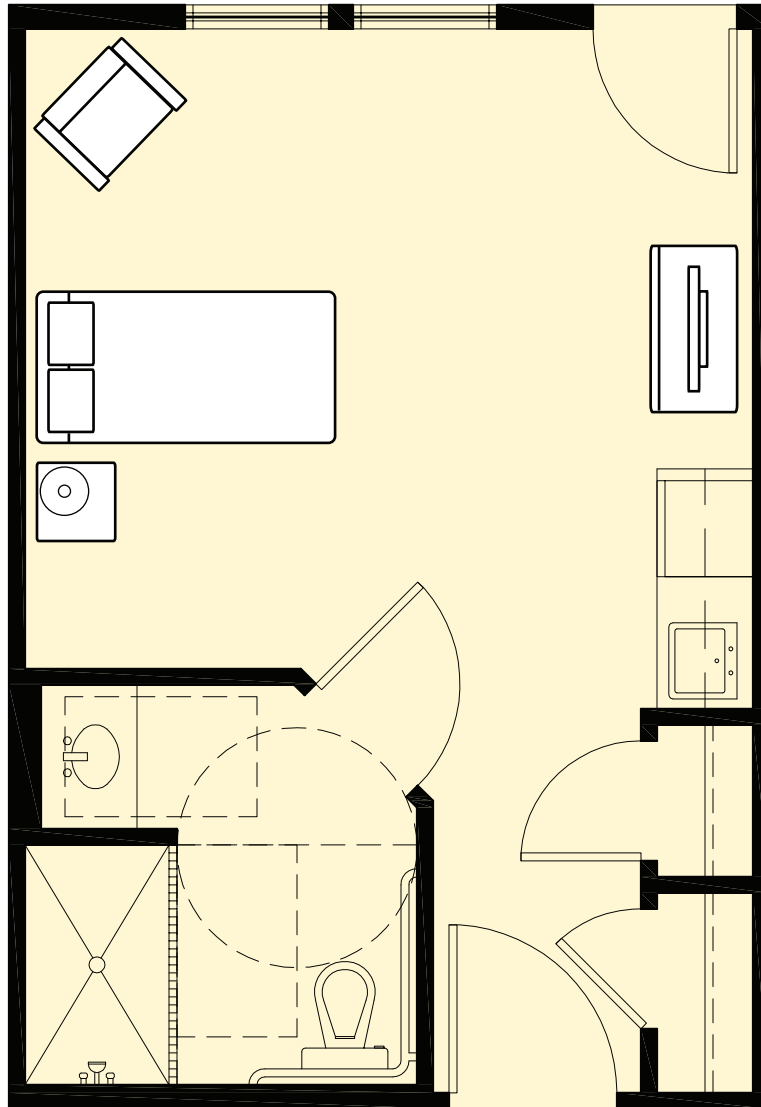

The Aspen Suite

Room Specifications and Amenities:

368 Sq. Ft.*

Private 3/4 Bathroom Including Walk-in Shower and Toilet Bidet (optional)

Kitchenette Complete with Fridge, Sink, and Built-in Cabinets

Porch Access

Double Closets

Zero Transition Flooring

Individual Climate Control

*Square footage and layout varies based on room location