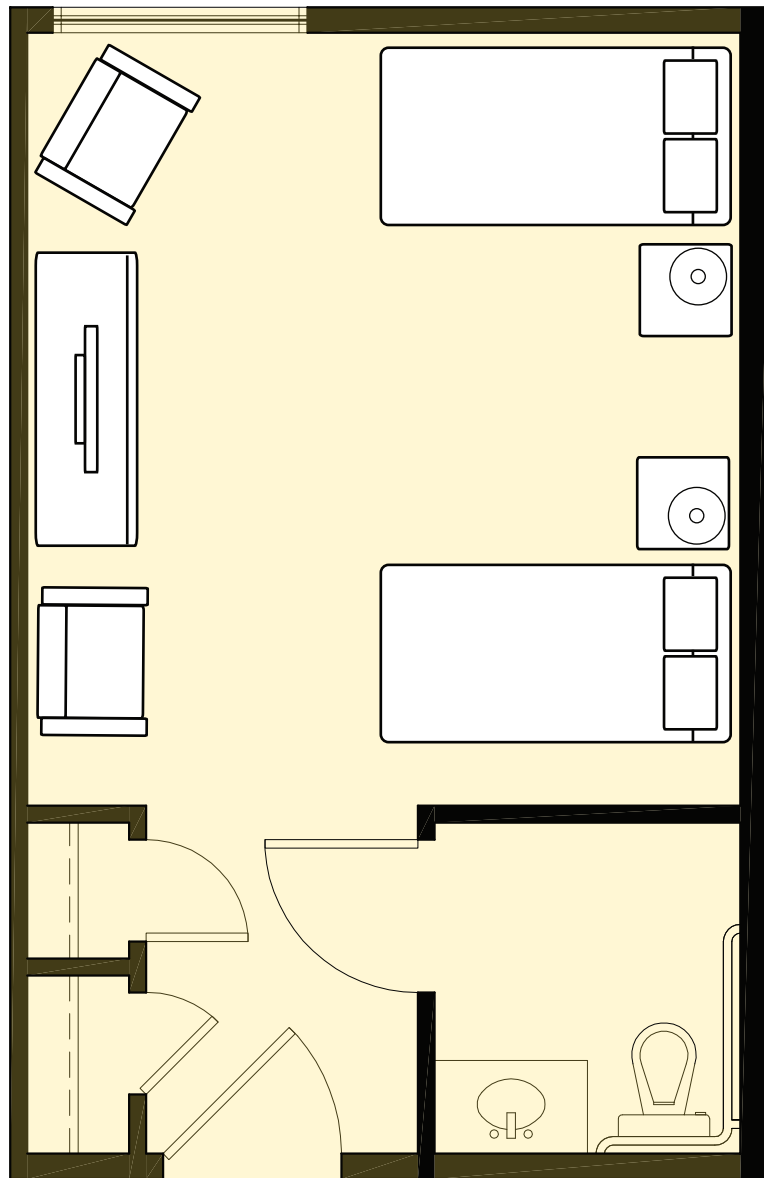

## ***Room Specifications and Amenities:***

330 Sq. Ft.\*

Private 1/2 Bathroom Including Toilet Bidet (optional)

Double Closets

Open Layout

Zero Transition Flooring

Individual Climate Control

\*Square footage and layout varies based on room location