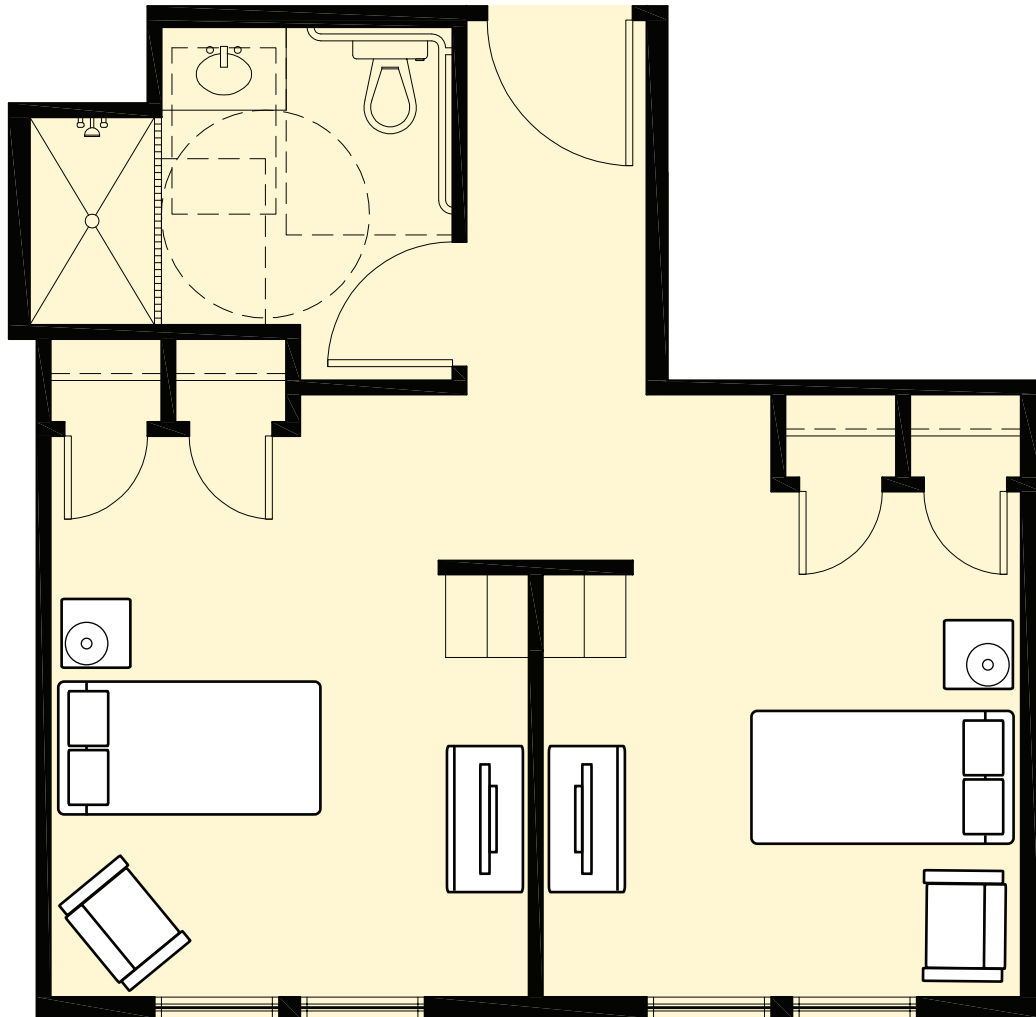

The Juniper

Companion Suite

Room Specifications and Amenities:

475 Sq. Ft.*

Private 3/4 Bathroom Including Walk-in Shower and Toilet Bidet (optional)

Bay Window (available in select units)

Double Closets

Zero Transition Flooring

Individual Climate Control

*Square footage and layout varies based on room location